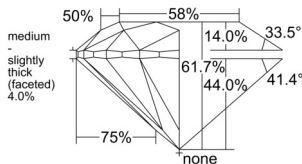

GIA®

FACSIMILE

GIA REPORT 1548204291

Verify this report at GIA.edu

GIA NATURAL DIAMOND DOSSIER®

December 10, 2025
GIA Report Number 1548204291
Shape and Cutting Style ..... Round Brilliant
Measurements ..... 4.13 - 4.16 x 2.56 mm

GRADING RESULTS

Carat Weight ..... 0.27 carat
Color Grade ..... D
Clarity Grade VS1
Cut Grade ..... Excellent

ADDITIONAL GRADING INFORMATION

Polish ..... Excellent
Symmetry ..... Excellent
Fluorescence ..... None
Clarity Characteristics ..... Cloud
Inscription(s): GIA 1548204291

PROPORTIONS

Profile to actual proportions

GRADING SCALES

GIA COLOR SCALE	GIA CLARITY SCALE	GIA CUT SCALE	
D	FLAWLESS	EXCELLENT	
E	INTERNALLY FLAWLESS		
F		VVS₁	VERY GOOD
G	VVS₂		
H	VS₁	GOOD	
I	VS₂		
J	SI₁	FAIR	
K	SI₂		
L	I₁	POOR	
M	I₂		
N	I₃		
O			
P			
Q			
R			
S			
T			
U			
V			
W			
X			
Y			
Z