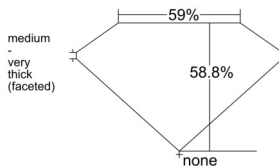

GIA®

FACSIMILE

GIA REPORT 1548213283

Verify this report at GIA.edu

GIA NATURAL DIAMOND DOSSIER®

December 11, 2025
GIA Report Number 1548213283
Shape and Cutting Style ..... Heart Brilliant
Measurements ..... 4.73 x 5.60 x 3.29 mm

GRADING RESULTS

Carat Weight ..... 0.51 carat
Color Grade ..... G
Clarity Grade SI1

ADDITIONAL GRADING INFORMATION

Polish ..... Excellent
Symmetry ..... Very Good
Fluorescence ..... None
Clarity Characteristics ..... Feather
Inscription(s): GIA 1548213283

PROPORTIONS

Profile not to actual proportions

GRADING SCALES

GIA COLOR SCALE		GIA CLARITY SCALE			
COLORLESS	D	VERY VERY SLIGHTLY INCLUDED	FLAWLESS		
	E		INTERNALLY FLAWLESS		
	F	VERY SLIGHTLY INCLUDED	VVS₁		
	G		VVS₂		
	H		VS₁		
	NEAR COLORLESS	I	SLIGHTLY INCLUDED	VS₂	
		J		SI₁	
		FAINT	K	INCLUDED	SI₂
			L		I₁
			M		I₂
VERT LIGHT	N	LIGHT	I₃		
	O				
	P				
	Q				
	R				
	S