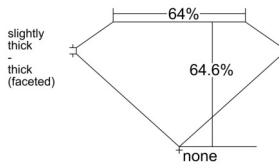

GIA®

FACSIMILE

GIA REPORT 1548222164

Verify this report at GIA.edu

GIA NATURAL DIAMOND DOSSIER®

December 11, 2025
GIA Report Number 1548222164
Shape and Cutting Style ..... Oval Brilliant
Measurements ..... 6.89 x 4.95 x 3.19 mm

GRADING RESULTS

Carat Weight ..... 0.70 carat
Color Grade I
Clarity Grade VS1

ADDITIONAL GRADING INFORMATION

Polish ..... Excellent
Symmetry ..... Excellent
Fluorescence ..... Faint
Clarity Characteristics..... Crystal, Cloud, Feather, Needle
Inspection(s): GIA 1548222164

PROPORTIONS

Profile not to actual proportions

GRADING SCALES

GIA COLOR SCALE		GIA CLARITY SCALE			
COLORLESS	D	VERY VERY SLIGHTLY INCLUDED	FLAWLESS		
	E		INTERNALLY FLAWLESS		
	F	VERY SLIGHTLY INCLUDED	VS₁		
	G		VS₂		
	H		VS₁		
	NEAR COLORLESS	I	SLIGHTLY INCLUDED	VS₂	
		J		SI₁	
		FAINT	K	INCLUDED	SI₂
			L		I₁
			M		I₂
VERT LIGHT	N	LIGHT	I₃		
	O				
	P				
	Q				
	R				
	S				
	T