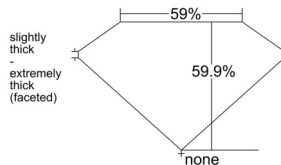

GIA®

FACSIMILE

GIA REPORT 1548258263

Verify this report at GIA.edu

GIA NATURAL DIAMOND DOSSIER®

December 18, 2025
GIA Report Number 1548258263
Shape and Cutting Style ..... Heart Brilliant
Measurements ..... 5.07 x 5.73 x 3.43 mm

GRADING RESULTS

Carat Weight ..... 0.60 carat
Color Grade ..... D
Clarity Grade VS2

ADDITIONAL GRADING INFORMATION

Polish ..... Excellent
Symmetry ..... Excellent
Fluorescence ..... None
Clarity Characteristics ..... Crystal, Feather
Inscription(s): GIA 1548258263

PROPORTIONS

Profile not to actual proportions

GRADING SCALES

GIA COLOR SCALE		GIA CLARITY SCALE			
COLORLESS	D	VERY VERY SLIGHTLY INCLUDED	FLAWLESS		
	E		INTERNALLY FLAWLESS		
	F		VVS₁		
	NEAR COLORLESS	G	VERY SLIGHTLY INCLUDED	VVS₂	
		H		VS₁	
		FAINT	I	SLIGHTLY INCLUDED	VS₂
			J		SI₁
	K		SI₂		
	VERT LIGHT		L	INCLUDED	I₁
			M		I₂
N			I₃		
O					
P					
Q					
R					
LIGHT	S				
	T				
	U				
	V				
	W				
	X				
	Y				
	Z