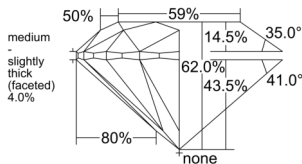

GIA®

FACSIMILE

GIA REPORT 1548278533

Verify this report at GIA.edu

GIA NATURAL DIAMOND DOSSIER®

December 22, 2025
GIA Report Number 1548278533
Shape and Cutting Style ..... Round Brilliant
Measurements ..... 5.37 - 5.41 x 3.34 mm

GRADING RESULTS

Carat Weight ..... 0.60 carat
Color Grade ..... G
Clarity Grade VVS1
Cut Grade ..... Excellent

ADDITIONAL GRADING INFORMATION

Polish ..... Excellent
Symmetry ..... Excellent
Fluorescence ..... Faint
Clarity Characteristics ..... Pinpoint, Feather
Inscription(s): GIA 1548278533

PROPORTIONS

Profile to actual proportions