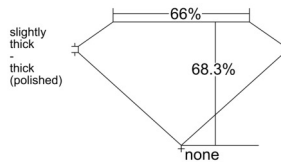

GIA®

FACSIMILE

GIA REPORT 1548290219

Verify this report at GIA.edu

GIA NATURAL DIAMOND DOSSIER®

December 23, 2025
GIA Report Number 1548290219
Shape and Cutting Style ..... **Cut-Cornered Rectangular Modified Brilliant**
Measurements ..... 5.42 x 4.28 x 2.92 mm

GRADING RESULTS

Carat Weight ..... 0.62 carat
Color Grade ..... E
Clarity Grade S11

ADDITIONAL GRADING INFORMATION

Polish ..... Excellent
Symmetry ..... Very Good
Fluorescence ..... None
Clarity Characteristics ..... Cloud, Crystal
Inscription(s): GIA 1548290219

PROPORTIONS

Profile not to actual proportions

GRADING SCALES

GIA COLOR SCALE		GIA CLARITY SCALE		
COLORLESS	D	VERY VERY SLIGHTLY INCLUDED	FLAWLESS	
	E		INTERNALLY FLAWLESS	
	F		VVS₁	
	G		VVS₂	
	NEAR COLORLESS	H	VERY SLIGHTLY INCLUDED	VS₁
		I		VS₂
		J	SLIGHTLY INCLUDED	S1₁
		K		S1₂
	FAINT	L	INCLUDED	I₁
		M		I₂
N		I₃		
O				
VERT LIGHT		P		
		Q		
		R		
		S		
LIGHT	T			
	U			
	V			
	W			
	X			
	Y			
	Z