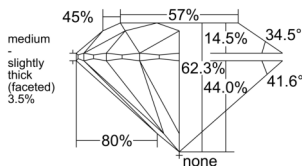

GIA®

FACSIMILE

GIA REPORT 1548293606

Verify this report at GIA.edu

GIA NATURAL DIAMOND DOSSIER®

December 24, 2025
GIA Report Number 1548293606
Shape and Cutting Style ..... Round Brilliant
Measurements ..... 4.07 - 4.10 x 2.55 mm

GRADING RESULTS

Carat Weight ..... 0.26 carat
Color Grade ..... E
Clarity Grade VS2
Cut Grade ..... Excellent

ADDITIONAL GRADING INFORMATION

Polish ..... Excellent
Symmetry ..... Excellent
Fluorescence ..... None
Clarity Characteristics ..... Cloud, Crystal, Feather
Inscription(s): GIA 1548293606

PROPORTIONS

GRADING SCALES

GIA COLOR SCALE	GIA CLARITY SCALE	GIA CUT SCALE	
D	FLAWLESS	EXCELLENT	
E	INTERNALLY FLAWLESS		
F		VVS₁	VERY GOOD
G	VVS₂		
H	VS₁	GOOD	
I	VS₂		
J	SI₁	FAIR	
K	SI₂		
L	I₁	POOR	
M			
N			
O	I₂		
P			
Q			
R	I₃		
S			
T			
U			
V			
W			
X			
Y			
Z