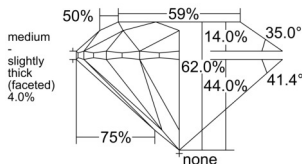

GIA®

FACSIMILE

GIA REPORT 1548297046

Verify this report at GIA.edu

GIA NATURAL DIAMOND DOSSIER®

December 24, 2025
GIA Report Number 1548297046
Shape and Cutting Style ..... Round Brilliant
Measurements ..... 4.74 - 4.76 x 2.94 mm

GRADING RESULTS

Carat Weight ..... 0.41 carat
Color Grade ..... F
Clarity Grade VVS1
Cut Grade ..... Excellent

ADDITIONAL GRADING INFORMATION

Polish ..... Very Good
Symmetry ..... Excellent
Fluorescence ..... None
Clarity Characteristics ..... Cloud, Pinpoint, Cavity
Inspection(s): GIA 1548297046

PROPORTIONS

Profile to actual proportions

GRADING SCALES

GIA COLOR SCALE	GIA CLARITY SCALE	GIA CUT SCALE	
D	FLAWLESS	EXCELLENT	
E	INTERNALLY FLAWLESS		
F		VVS₁	VERY GOOD
G	VVS₂		
H	VS₁	GOOD	
I	VS₂		
J	SI₁	FAIR	
K	SI₂		
L	I₁	POOR	
M	I₂		
N	I₃		
O			
P			
Q			
R			
S			
T			
U			
V			
W			
X			
Y			
Z