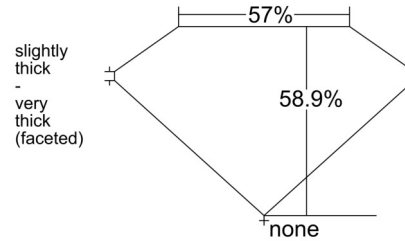

GIA NATURAL DIAMOND GRADING REPORT

 December 30, 2025
 GIA Report Number 1548338405
 Shape and Cutting Style Heart Brilliant
 Measurements 6.85 x 7.87 x 4.64 mm

GRADING RESULTS

 Carat Weight 1.51 carat
 Color Grade J
 Clarity Grade VVS1

ADDITIONAL GRADING INFORMATION

 Polish Excellent
 Symmetry Excellent
 Fluorescence None
 Inscription(s): GIA 1548338405

PROPORTIONS

Profile not to actual proportions

CLARITY CHARACTERISTICS

KEY TO SYMBOLS*

- Pinpoint

* Red symbols denote internal characteristics (inclusions). Green or black symbols denote external characteristics (blemishes). Diagram is an approximate representation of the diamond, and symbols shown indicate type, position, and approximate size of clarity characteristics. All clarity characteristics may not be shown. Details of finish are not shown.