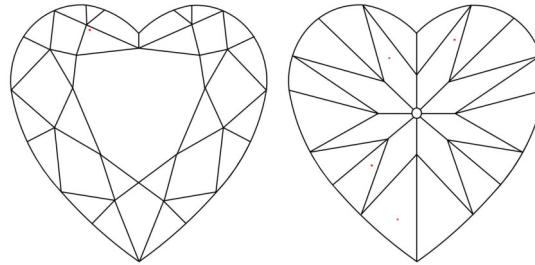

GIA NATURAL DIAMOND GRADING REPORT

 December 30, 2025
 GIA Report Number 1548338405
 Shape and Cutting Style Heart Brilliant
 Measurements 6.85 x 7.87 x 4.64 mm

GRADING RESULTS

 Carat Weight 1.51 carat
 Color Grade J
 Clarity Grade VVS1

ADDITIONAL GRADING INFORMATION

 Polish Excellent
 Symmetry Excellent
 Fluorescence None
 Inscription(s): GIA 1548338405

PROPORTIONS

Profile not to actual proportions

CLARITY CHARACTERISTICS

KEY TO SYMBOLS*

- Pinpoint

* Red symbols denote internal characteristics (inclusions). Green or black symbols denote external characteristics (blemishes). Diagram is an approximate representation of the diamond, and symbols shown indicate type, position, and approximate size of clarity characteristics. All clarity characteristics may not be shown. Details of finish are not shown.