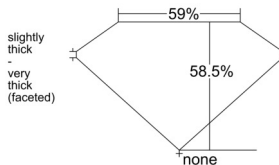

GIA®

FACSIMILE

GIA REPORT 1548347437

Verify this report at GIA.edu

GIA NATURAL DIAMOND DOSSIER®

December 31, 2025
GIA Report Number 1548347437
Shape and Cutting Style ..... Heart Brilliant
Measurements ..... 5.46 x 6.38 x 3.73 mm

GRADING RESULTS

Carat Weight ..... 0.80 carat
Color Grade ..... G
Clarity Grade VVS2

ADDITIONAL GRADING INFORMATION

Polish ..... Excellent
Symmetry ..... Very Good
Fluorescence ..... Faint
Clarity Characteristics..... Needle, Pinpoint, Indented Natural
Inspection(s): GIA 1548347437

PROPORTIONS

Profile not to actual proportions

GRADING SCALES

GIA COLOR SCALE		GIA CLARITY SCALE	
COLORLESS	D	VERY VERY SLIGHTLY INCLUDED	FLAWLESS
	E		INTERNALLY FLAWLESS
	F		VVS₁
	G		VVS₂
	H		VS₁
	I		VS₂
	J		SI₁
	K		SI₂
	L		I₁
	M		I₂
NEAR COLORLESS	N	SLIGHTLY INCLUDED	I₃
	O		
	P		
	Q		
FAINT	R		
	S		
	T		
	U		
VERT LIGHT	V		
	W		
	X		
	Y		
LIGHT	Z