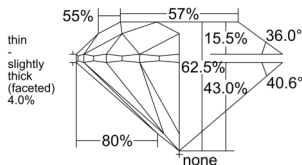

GIA®

FACSIMILE

GIA REPORT 1548359207

Verify this report at GIA.edu

GIA NATURAL DIAMOND DOSSIER®

January 02, 2026
GIA Report Number 1548359207
Shape and Cutting Style ..... Round Brilliant
Measurements ..... 5.62 - 5.65 x 3.53 mm

GRADING RESULTS

Carat Weight ..... 0.70 carat
Color Grade ..... D
Clarity Grade S11
Cut Grade ..... Excellent

ADDITIONAL GRADING INFORMATION

Polish ..... Excellent
Symmetry ..... Excellent
Fluorescence ..... Medium Blue
Clarity Characteristics ..... Cloud
Inscription(s): GIA 1548359207

PROPORTIONS

GRADING SCALES

GIA COLOR SCALE

COLOREDNESS	D
	E
	F
	G
	H
	I
	J
NEAR COLORLESS	K
	L
FAIN	M
	N
	O
	P
	R
	S
	T
	U
	V
	W
	X
	Y
LIGHT	Z

GIA CLARITY SCALE

FLAWLESS	INTERNAL FLAWLESS	
		FLAWLESS
VERY VERY SLIGHTLY INCLUDED	VVS₁	
	VVS₂	
VERY SLIGHTLY INCLUDED	VS₁	
	VS₂	
SLIGHTLY INCLUDED	SI₁	
	SI₂	
INCLUDED	I₁	
	I₂	
	I₃	

GIA CUT SCALE

EXCELLENT
VERY GOOD
GOOD
FAIR
POOR