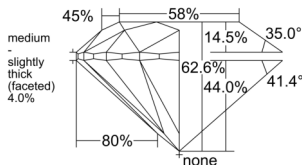

GIA®

FACSIMILE

GIA REPORT 1548370658

Verify this report at GIA.edu

GIA NATURAL DIAMOND DOSSIER®

January 05, 2026
GIA Report Number 1548370658
Shape and Cutting Style ..... Round Brilliant
Measurements ..... 5.42 - 5.43 x 3.40 mm

GRADING RESULTS

Carat Weight ..... 0.62 carat
Color Grade ..... G
Clarity Grade VS1
Cut Grade ..... Excellent

ADDITIONAL GRADING INFORMATION

Polish ..... Excellent
Symmetry ..... Excellent
Fluorescence ..... None
Clarity Characteristics..... Crystal, Cloud, Needle, Pinpoint
Inscription(s): GIA 1548370658

PROPORTIONS

Profile to actual proportions