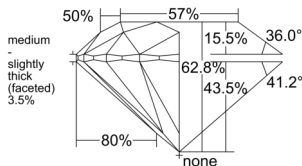

GIA®

FACSIMILE

GIA REPORT 1548397486

Verify this report at GIA.edu

GIA NATURAL DIAMOND DOSSIER®

January 08, 2026
GIA Report Number 1548397486
Shape and Cutting Style ..... Round Brilliant
Measurements ..... 5.66 - 5.69 x 3.56 mm

GRADING RESULTS

Carat Weight ..... 0.70 carat
Color Grade ..... D
Clarity Grade VVS1
Cut Grade ..... Excellent

ADDITIONAL GRADING INFORMATION

Polish ..... Excellent
Symmetry ..... Excellent
Fluorescence ..... None
Clarity Characteristics ..... Needle, Pinpoint
Inscription(s): GIA 1548397486

PROPORTIONS

Profile to actual proportions

GRADING SCALES

GIA COLOR SCALE

COLOURLESS	D
	E
	F
	G
	H
	I
	J
NEAR COLOURLESS	K
	L
Faint	M
	N
	O
	P
Very Light	Q
	R
	S
	T
	U
	V
Light	W
	X
	Y
	Z

GIA CLARITY SCALE

FLAWLESS	INTERNAL FLAWLESS	
		EXCELLENT
VERY VERY SLIGHTLY INCLUDED	VVS₁	
	VVS₂	
VERY SLIGHTLY INCLUDED	VS₁	
	VS₂	
SLIGHTLY INCLUDED	SI₁	
	SI₂	
INCLUDED	I₁	
	I₂	
	I₃	
POOR		

GIA CUT SCALE

EXCELLENT
VERY GOOD
GOOD
FAIR
POOR