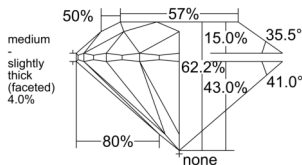

GIA®

FACSIMILE

GIA REPORT 1548456421

Verify this report at GIA.edu

GIA NATURAL DIAMOND DOSSIER®

January 19, 2026
GIA Report Number 1548456421
Shape and Cutting Style ..... Round Brilliant
Measurements ..... 5.26 - 5.29 x 3.28 mm

GRADING RESULTS

Carat Weight ..... 0.56 carat
Color Grade ..... E
Clarity Grade VS2
Cut Grade ..... Excellent

ADDITIONAL GRADING INFORMATION

Polish ..... Excellent
Symmetry ..... Excellent
Fluorescence ..... None
Clarity Characteristics ..... Cloud
Inscription(s): GIA 1548456421

PROPORTIONS

GRADING SCALES

GIA COLOR SCALE

COLOREDNESS	D
	E
	F
	G
	H
	I
	J
NEAR COLORLESS	K
	L
FAIN	M
	N
	O
	P
VERY LIGHT	Q
	R
	S
	T
	U
	V
	W
	X
	Y
LIGHT	Z

GIA CLARITY SCALE

FLAWLESS	INTERNAL FLAWLESS	
		FLAWLESS
VERY VERY SLIGHTLY INCLUDED	VVS₁	
	VVS₂	
VERY SLIGHTLY INCLUDED	VS₁	
	VS₂	
SLIGHTLY INCLUDED	SI₁	
	SI₂	
INCLUDED	I₁	
	I₂	
	I₃	

GIA CUT SCALE

EXCELLENT
VERY GOOD
GOOD
FAIR
POOR