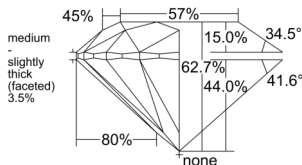

GIA®

FACSIMILE

GIA REPORT 1548481739

Verify this report at GIA.edu

GIA NATURAL DIAMOND DOSSIER®

January 21, 2026
GIA Report Number 1548481739
Shape and Cutting Style ..... Round Brilliant
Measurements ..... 3.85 - 3.87 x 2.42 mm

GRADING RESULTS

Carat Weight ..... 0.22 carat
Color Grade ..... G
Clarity Grade VS1
Cut Grade ..... Excellent

ADDITIONAL GRADING INFORMATION

Polish ..... Excellent
Symmetry ..... Excellent
Fluorescence ..... None
Clarity Characteristics ..... Crystal
Inscription(s): GIA 1548481739

PROPORTIONS

Profile to actual proportions