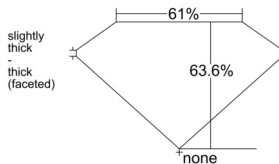

GIA®

FACSIMILE

GIA REPORT 1548483004

Verify this report at GIA.edu

GIA NATURAL DIAMOND DOSSIER®

January 21, 2026
GIA Report Number 1548483004
Shape and Cutting Style ..... Oval Brilliant
Measurements ..... 7.31 x 5.38 x 3.42 mm

GRADING RESULTS

Carat Weight ..... 0.92 carat
Color Grade ..... K
Clarity Grade VS1

ADDITIONAL GRADING INFORMATION

Polish ..... Excellent
Symmetry ..... Very Good
Fluorescence ..... Strong Blue
Clarity Characteristics ..... Crystal, Pinpoint
Inscription(s): GIA 1548483004

PROPORTIONS

Profile not to actual proportions

GRADING SCALES

GIA COLOR SCALE		GIA CLARITY SCALE			
COLORLESS	D	VERY VERY SLIGHTLY INCLUDED	FLAWLESS		
	E		INTERNALLY FLAWLESS		
	F	VERY SLIGHTLY INCLUDED	VS₁		
	G		VS₂		
	H		VS₁		
	NEAR COLORLESS	I	SLIGHTLY INCLUDED	SI₁	
		J		SI₂	
		FAINT	K	INCLUDED	I₁
			L		I₂
			M		I₃
VERT LIGHT	N				
	O				
	P				
	Q				
	R				
	S				
	T				
LIGHT	U				
	V				
	W				
	X				
Y					
Z