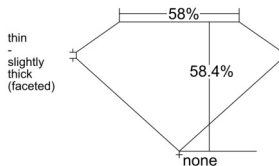

GIA®

FACSIMILE

GIA REPORT 1548502825

Verify this report at GIA.edu

GIA NATURAL DIAMOND DOSSIER®

January 23, 2026
GIA Report Number 1548502825
Shape and Cutting Style ..... Heart Brilliant
Measurements ..... 4.27 x 4.93 x 2.88 mm

GRADING RESULTS

Carat Weight ..... 0.34 carat
Color Grade ..... H
Clarity Grade VS1

ADDITIONAL GRADING INFORMATION

Polish ..... Excellent
Symmetry ..... Excellent
Fluorescence ..... None
Clarity Characteristics ..... Cloud, Twinning Wisp
Inscription(s): GIA 1548502825

PROPORTIONS

Profile not to actual proportions

GRADING SCALES

GIA COLOR SCALE		GIA CLARITY SCALE	
COLORLESS	D	VERY VERY SLIGHTLY INCLUDED	FLAWLESS
	E		INTERNALLY FLAWLESS
	F		VVS₁
	G		VVS₂
	H		VS₁
	I		VS₂
	J		SI₁
	K		SI₂
	L		I₁
	M		I₂
NEAR COLORLESS	N	SLIGHTLY INCLUDED	I₃
	O		
	P		
	Q		
FAINT	R		
	S		
	T		
	U		
VERT LIGHT	V		
	W		
	X		
	Y		
LIGHT	Z