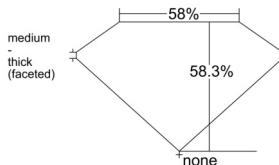

GIA®

FACSIMILE

GIA REPORT 1548502862

Verify this report at GIA.edu

GIA NATURAL DIAMOND DOSSIER®

January 23, 2026
GIA Report Number 1548502862
Shape and Cutting Style ..... Heart Brilliant
Measurements ..... 4.32 x 5.00 x 2.91 mm

GRADING RESULTS

Carat Weight ..... 0.37 carat
Color Grade ..... E
Clarity Grade VS2

ADDITIONAL GRADING INFORMATION

Polish ..... Excellent
Symmetry ..... Very Good
Fluorescence ..... None
Clarity Characteristics ..... Crystal, Cloud
Inscription(s): GIA 1548502862

PROPORTIONS

Profile not to actual proportions

GRADING SCALES

GIA COLOR SCALE		GIA CLARITY SCALE			
COLORLESS	D	NEAR COLORLESS	FLAWLESS		
	E		INTERNALLY FLAWLESS		
	F		VERY VERY SLIGHTLY INCLUDED	VVS₁	
	G			VVS₂	
	H		VERY SLIGHTLY INCLUDED	VS₁	
	I			VS₂	
	J			SLIGHTLY INCLUDED	SI₁
	K		SI₂		
	FAINT		L	LIGHT	I₁
			M		I₂
N		I₃			
O					
P					
Q					
R					
S