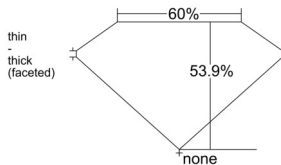

GIA®

FACSIMILE

GIA REPORT 1548526891

Verify this report at GIA.edu

GIA NATURAL DIAMOND DOSSIER®

January 28, 2026
GIA Report Number 1548526891
Shape and Cutting Style ..... Heart Brilliant
Measurements ..... 4.94 x 5.67 x 3.06 mm

GRADING RESULTS

Carat Weight ..... 0.50 carat
Color Grade ..... G
Clarity Grade VS1

ADDITIONAL GRADING INFORMATION

Polish ..... Excellent
Symmetry ..... Excellent
Fluorescence ..... None
Clarity Characteristics ..... Feather, Pinpoint
Inscription(s): GIA 1548526891

PROPORTIONS

Profile not to actual proportions

GRADING SCALES

GIA COLOR SCALE		GIA CLARITY SCALE			
COLORLESS	D	VERY VERY SLIGHTLY INCLUDED	FLAWLESS		
	E		INTERNALLY FLAWLESS		
	F	VERY SLIGHTLY INCLUDED	VVS₁		
	G		VVS₂		
	H		VS₁		
	NEAR COLORLESS	I	SLIGHTLY INCLUDED	VS₂	
		J		SI₁	
		FAINT	K	INCLUDED	SI₂
			L		I₁
			M		I₂
VERT LIGHT	N	NOT GRADED	I₃		
	O				
	P				
	Q				
	R				
	S				
LIGHT	T				
	U				
	V				
	W				
	X				
Y					
Z