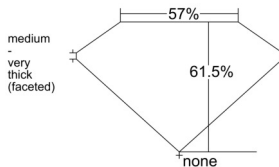

GIA®

FACSIMILE

GIA REPORT 1548532497

Verify this report at GIA.edu

GIA NATURAL DIAMOND DOSSIER®

January 29, 2026
GIA Report Number 1548532497
Shape and Cutting Style ..... Heart Brilliant
Measurements ..... 4.49 x 5.02 x 3.09 mm

GRADING RESULTS

Carat Weight ..... 0.41 carat
Color Grade ..... D
Clarity Grade VVS1

ADDITIONAL GRADING INFORMATION

Polish ..... Excellent
Symmetry ..... Very Good
Fluorescence ..... None
Clarity Characteristics ..... Feather, Surface Graining
Inscription(s): GIA 1548532497

PROPORTIONS

Profile not to actual proportions

GRADING SCALES

GIA COLOR SCALE		GIA CLARITY SCALE			
COLORLESS	D	VERY VERY SLIGHTLY INCLUDED	FLAWLESS		
	E		INTERNALLY FLAWLESS		
	F	VERY SLIGHTLY INCLUDED	VVS₁		
	G		VVS₂		
	H		VS₁		
	NEAR COLORLESS	I	SLIGHTLY INCLUDED	VS₂	
		J		SI₁	
		FAINT	K	INCLUDED	SI₂
			L		I₁
			M		I₂
VERTICALLY LIGHT	N	I₃			
	O				
	P				
	Q				
	R				
LIGHT	S				
	T				
	U				
	V				
	W				
	X				
	Y				
	Z