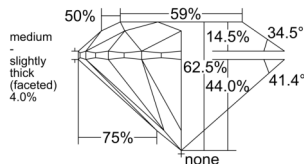

GIA®

FACSIMILE

GIA REPORT 1548532754

Verify this report at GIA.edu

GIA NATURAL DIAMOND DOSSIER®

January 29, 2026
GIA Report Number 1548532754
Shape and Cutting Style ..... Round Brilliant
Measurements ..... 5.90 - 5.93 x 3.69 mm

GRADING RESULTS

Carat Weight ..... 0.80 carat
Color Grade ..... F
Clarity Grade VVS1
Cut Grade ..... Excellent

ADDITIONAL GRADING INFORMATION

Polish ..... Excellent
Symmetry ..... Excellent
Fluorescence ..... Medium Blue
Clarity Characteristics ..... Feather
Inscription(s): GIA 1548532754

PROPORTIONS

Profile to actual proportions

GRADING SCALES

GIA COLOR SCALE	GIA CLARITY SCALE	GIA CUT SCALE	
D	FLAWLESS	EXCELLENT	
E	INTERNALLY FLAWLESS		
F		VVS₁	VERY GOOD
G	VVS₂		
H	VS₁	GOOD	
I	VS₂		
J	SI₁	FAIR	
K	SI₂		
L	I₁	POOR	
M			
N			
O	I₂		
P			
Q			
R	I₃		
S			
T			
U			
V			
W			
X			
Y			
Z