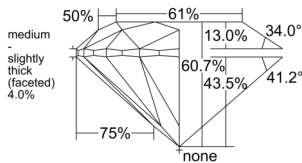

GIA®

FACSIMILE

GIA REPORT 1548556920

Verify this report at GIA.edu

GIA NATURAL DIAMOND DOSSIER®

February 03, 2026
GIA Report Number 1548556920
Shape and Cutting Style ..... Round Brilliant
Measurements ..... 5.68 - 5.72 x 3.46 mm

GRADING RESULTS

Carat Weight ..... 0.70 carat
Color Grade ..... G
Clarity Grade S11
Cut Grade ..... Excellent

ADDITIONAL GRADING INFORMATION

Polish ..... Excellent
Symmetry ..... Excellent
Fluorescence ..... None
Clarity Characteristics..... Crystal, Feather, Cloud, Cavity
Inscription(s): GIA 1548556920

PROPORTIONS

Profile to actual proportions

GRADING SCALES

GIA COLOR SCALE	GIA CLARITY SCALE	GIA CUT SCALE	
D	FLAWLESS	EXCELLENT	
E	INTERNALLY FLAWLESS		
F		VVS₁	VERY GOOD
G	VVS₂		
H	VS₁	GOOD	
I	VS₂		
J	S1₁	FAIR	
K	S1₂		
L	I₁	POOR	
M	I₂		
N	I₃		
O			
P			
Q			
R			
S			
T			
U			
V			
W			
X			
Y			
Z