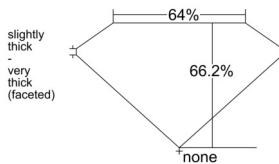

GIA®

FACSIMILE

GIA REPORT 1548570855

Verify this report at GIA.edu

GIA NATURAL DIAMOND DOSSIER®

February 03, 2026
GIA Report Number 1548570855
Shape and Cutting Style ..... Pear Brilliant
Measurements ..... 6.42 x 4.44 x 2.94 mm

GRADING RESULTS

Carat Weight ..... 0.51 carat
Color Grade I
Clarity Grade VS1

ADDITIONAL GRADING INFORMATION

Polish ..... Excellent
Symmetry ..... Very Good
Fluorescence ..... Faint
Clarity Characteristics ..... Crystal, Cloud, Pinpoint
Inscription(s): GIA 1548570855

PROPORTIONS

Profile not to actual proportions

GRADING SCALES

GIA COLOR SCALE		GIA CLARITY SCALE			
COLORLESS	D	VERY VERY SLIGHTLY INCLUDED	FLAWLESS		
	E		INTERNALLY FLAWLESS		
	F		VVS₁		
	NEAR COLORLESS	G	VVS₂		
		H	VERY SLIGHTLY INCLUDED	VS₁	
		I		VS₂	
		FAINT	J	SLIGHTLY INCLUDED	SI₁
			K		SI₂
	L		INCLUDED		I₁
	M			I₂	
VERT LIGHT	N		INCLUDED	I₃	
	O				
	P				
	Q				
	R				
LIGHT	S				
	T				
	U				
	V				
	Z