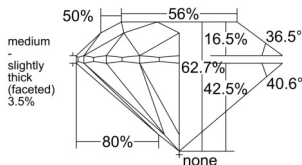

GIA®

FACSIMILE

GIA REPORT 1548584380

Verify this report at GIA.edu

GIA NATURAL DIAMOND DOSSIER®

February 04, 2026
GIA Report Number 1548584380
Shape and Cutting Style ..... Round Brilliant
Measurements ..... 5.62 - 5.65 x 3.53 mm

GRADING RESULTS

Carat Weight ..... 0.70 carat
Color Grade ..... E
Clarity Grade VS2
Cut Grade ..... Excellent

ADDITIONAL GRADING INFORMATION

Polish ..... Excellent
Symmetry ..... Excellent
Fluorescence ..... None
Clarity Characteristics ..... Cloud, Feather, Crystal
Inscription(s): GIA 1548584380

PROPORTIONS

GRADING SCALES

GIA COLOR SCALE

COLOURLESS	D
	E
	F
	G
	H
	I
	J
NEAR COLOURLESS	K
	L
	M
Faint	N
	O
	P
	Q
	R
	S
	T
	U
	V
	W
	X
	Y
Light	Z

GIA CLARITY SCALE

FLAWLESS	INTERNAL FLAWLESS	
		FLAWLESS
VERY VERY SLIGHTLY INCLUDED	VVS₁	
	VVS₂	
VERY SLIGHTLY INCLUDED	VS₁	
	VS₂	
SLIGHTLY INCLUDED	SI₁	
	SI₂	
INCLUDED	I₁	
	I₂	
	I₃	

GIA CUT SCALE

EXCELLENT
VERY GOOD
GOOD
FAIR
POOR