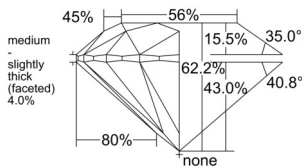

GIA®

FACSIMILE

GIA REPORT 1548624819

Verify this report at GIA.edu

GIA NATURAL DIAMOND DOSSIER®

February 12, 2026
GIA Report Number 1548624819
Shape and Cutting Style ..... Round Brilliant
Measurements ..... 4.72 - 4.73 x 2.94 mm

GRADING RESULTS

Carat Weight ..... 0.40 carat
Color Grade L
Clarity Grade VS1
Cut Grade ..... Excellent

ADDITIONAL GRADING INFORMATION

Polish ..... Excellent
Symmetry ..... Excellent
Fluorescence ..... None
Clarity Characteristics ..... Cloud, Feather, Pinpoint
Inscription(s): GIA 1548624819

PROPORTIONS

Profile to actual proportions

GRADING SCALES

GIA COLOR SCALE

COLORLESS	D
	E
	F
	G
	H
	I
	J
NEAR COLORLESS	K
	L
FAIN	M
	N
	O
	P
VERY LIGHT	Q
	R
	S
	T
	U
	V
	W
	X
	Y
LIGHT	Z

GIA CLARITY SCALE

FLAWLESS	INTERNAL FLAWLESS	
		FLAWLESS
VERY VERY SLIGHTLY INCLUDED	VVS₁	
	VVS₂	
VERY SLIGHTLY INCLUDED	VS₁	
	VS₂	
SLIGHTLY INCLUDED	SI₁	
	SI₂	
INCLUDED	I₁	
	I₂	
	I₃	

GIA CUT SCALE

EXCELLENT
VERY GOOD
GOOD
FAIR
POOR