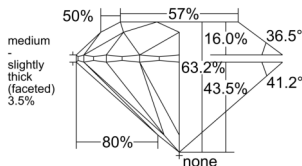

GIA®

FACSIMILE

GIA REPORT 1548628991

Verify this report at GIA.edu

GIA NATURAL DIAMOND DOSSIER®

February 11, 2026

GIA Report Number 1548628991

Shape and Cutting Style ..... Round Brilliant

Measurements ..... 5.87 - 5.91 x 3.72 mm

GRADING RESULTS

Carat Weight ..... 0.80 carat

Color Grade ..... G

Clarity Grade S11

Cut Grade ..... Excellent

ADDITIONAL GRADING INFORMATION

Polish ..... Excellent

Symmetry ..... Excellent

Fluorescence ..... None

Clarity Characteristics ..... Crystal, Cloud, Feather

Inscription(s): GIA 1548628991

PROPORTIONS

Profile to actual proportions

GRADING SCALES

GIA COLOR SCALE

COLORED	D
	E
	F
	G
	H
	I
	J
NEAR COLORLESS	K
	L
Faint	M
	N
	O
	P
	Q
	R
	S
	T
	U
	V
	W
	X
	Y
Light	Z

GIA CLARITY SCALE

FLAWLESS	VERY VERY SLIGHTLY INCLUDED	VVS₁	VVS₂	VS₁	VS₂	S1₁	S1₂	I₁	I₂	I₃	
											INTERNAL FLAWLESS

GIA CUT SCALE

EXCELLENT
VERY GOOD
GOOD
FAIR
POOR