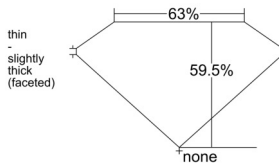

GIA®

FACSIMILE

GIA REPORT 1548665269

Verify this report at GIA.edu

GIA NATURAL DIAMOND DOSSIER®

February 18, 2026
GIA Report Number 1548665269
Shape and Cutting Style ..... Pear Brilliant
Measurements ..... 8.66 x 5.21 x 3.10 mm

GRADING RESULTS

Carat Weight ..... 0.80 carat
Color Grade ..... D
Clarity Grade VS1

ADDITIONAL GRADING INFORMATION

Polish ..... Excellent
Symmetry ..... Excellent
Fluorescence ..... Faint
Clarity Characteristics ..... Crystal, Pinpoint
Inscription(s): GIA 1548665269

PROPORTIONS

Profile not to actual proportions

GRADING SCALES

GIA COLOR SCALE		GIA CLARITY SCALE			
COLORLESS	D	VERY VERY SLIGHTLY INCLUDED	FLAWLESS		
	E		INTERNALLY FLAWLESS		
	F	VERY SLIGHTLY INCLUDED	VVS₁		
	G		VVS₂		
	H		VS₁		
	NEAR COLORLESS	I	SLIGHTLY INCLUDED	VS₂	
		J		SI₁	
		FAINT	K	INCLUDED	SI₂
			L		I₁
			M		I₂
VERT LIGHT	N	LIGHT	I₃		
	O				
	P				
	Q				
	R				
	S				
	T