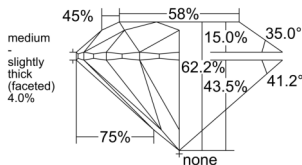

GIA®

FACSIMILE

GIA REPORT 1548680701

Verify this report at GIA.edu

GIA NATURAL DIAMOND DOSSIER®

February 23, 2026
GIA Report Number 1548680701
Shape and Cutting Style ..... Round Brilliant
Measurements ..... 3.71 - 3.74 x 2.31 mm

GRADING RESULTS

Carat Weight ..... 0.19 carat
Color Grade ..... G
Clarity Grade VS1
Cut Grade ..... Excellent

ADDITIONAL GRADING INFORMATION

Polish ..... Excellent
Symmetry ..... Excellent
Fluorescence ..... None
Clarity Characteristics ..... Cloud, Pinpoint, Needle
Inscription(s): GIA 1548680701

PROPORTIONS

Profile to actual proportions