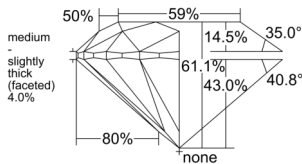

GIA®

FACSIMILE

GIA REPORT 1548745051

Verify this report at GIA.edu

GIA NATURAL DIAMOND DOSSIER®

March 06, 2026
GIA Report Number 1548745051
Shape and Cutting Style ..... Round Brilliant
Measurements ..... 5.20 - 5.21 x 3.18 mm

GRADING RESULTS

Carat Weight ..... 0.53 carat
Color Grade ..... D
Clarity Grade VS1
Cut Grade ..... Excellent

ADDITIONAL GRADING INFORMATION

Polish ..... Excellent
Symmetry ..... Excellent
Fluorescence ..... Strong Blue
Clarity Characteristics ..... Crystal
Inscription(s): GIA 1548745051

PROPORTIONS

Profile to actual proportions

GRADING SCALES

GIA COLOR SCALE

COLOURESS	D
	E
	F
	G
	H
	I
	J
NEAR COLOURESS	K
	L
FANT	M
	N
	O
	P
	Q
VERY LIGHT	R
	S
	T
	U
	V
	W
	X
	Y
LIGHT	Z

GIA CLARITY SCALE

FLAWLESS	INTERNAL FLAWLESS	
		EXCELLENT
VERY VERY SLIGHTLY INCLUDED	VVS₁	VERY GOOD
VERY SLIGHTLY INCLUDED	VVS₂	
SLIGHTLY INCLUDED	VS₁	GOOD
	VS₂	
INCLUDED	SI₁	FAIR
	SI₂	
INCLUDED	I₁	POOR
	I₂	
	I₃