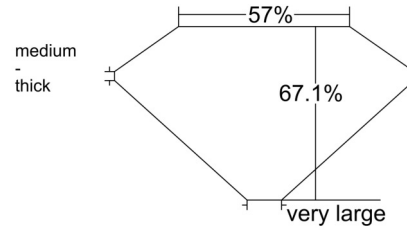

PROPORTIONS

Profile not to actual proportions