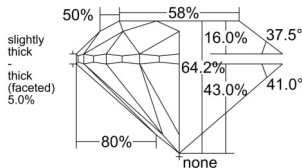

GIA®

FACSIMILE

GIA REPORT 1548765649

Verify this report at GIA.edu

GIA NATURAL DIAMOND DOSSIER®

March 09, 2026
GIA Report Number 1548765649
Shape and Cutting Style ..... Round Brilliant
Measurements ..... 6.03 - 6.07 x 3.89 mm

GRADING RESULTS

Carat Weight ..... 0.90 carat
Color Grade ..... E
Clarity Grade S11
Cut Grade ..... Very Good

ADDITIONAL GRADING INFORMATION

Polish ..... Very Good
Symmetry ..... Very Good
Fluorescence ..... Faint
Clarity Characteristics..... Crystal, Cloud, Feather
Inscription(s): GIA 1548765649

PROPORTIONS

Profile to actual proportions