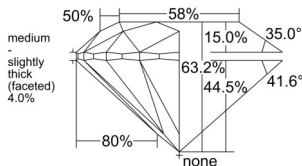

GIA®

FACSIMILE

GIA REPORT 1548778347

Verify this report at GIA.edu

GIA NATURAL DIAMOND DOSSIER®

March 10, 2026
GIA Report Number 1548778347
Shape and Cutting Style ..... Round Brilliant
Measurements ..... 5.61 - 5.65 x 3.56 mm

GRADING RESULTS

Carat Weight ..... 0.70 carat
Color Grade ..... J
Clarity Grade VS1
Cut Grade ..... Excellent

ADDITIONAL GRADING INFORMATION

Polish ..... Excellent
Symmetry ..... Excellent
Fluorescence ..... Faint
Clarity Characteristics ..... Crystal, Cloud, Pinpoint
Inscription(s): GIA 1548778347

PROPORTIONS

GRADING SCALES

GIA COLOR SCALE

COLORLESS	D
	E
	F
	G
	H
	I
	J
NEAR COLORLESS	K
	L
	M
FAIN	N
	O
	P
	Q
VERY LIGHT	R
	S
	T
	U
	V
	W
	X
	Y
LIGHT	Z

GIA CLARITY SCALE

	FLAWLESS
	INTERNALLY FLAWLESS
VERY VERY SLIGHTLY INCLUDED	VVS₁
	VVS₂
VERY SLIGHTLY INCLUDED	VS₁
	VS₂
SLIGHTLY INCLUDED	SI₁
	SI₂
	I₁
	I₂
INCLUDED	I₃

GIA CUT SCALE

	EXCELLENT
	VERY GOOD
	GOOD
	FAIR
	POOR