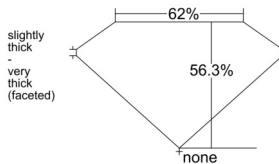

GIA®

FACSIMILE

GIA REPORT 1548789841

Verify this report at GIA.edu

GIA NATURAL DIAMOND DOSSIER®

March 11, 2026
GIA Report Number 1548789841
Shape and Cutting Style ..... Oval Brilliant
Measurements ..... 7.34 x 5.15 x 2.90 mm

GRADING RESULTS

Carat Weight ..... 0.70 carat
Color Grade ..... F
Clarity Grade SI1

ADDITIONAL GRADING INFORMATION

Polish ..... Excellent
Symmetry ..... Very Good
Fluorescence ..... None
Clarity Characteristics ..... Cloud, Crystal
Inscription(s): GIA 1548789841

PROPORTIONS

Profile not to actual proportions

GRADING SCALES

GIA COLOR SCALE		GIA CLARITY SCALE			
COLORLESS	D	VERY VERY SLIGHTLY INCLUDED	FLAWLESS		
	E		INTERNALLY FLAWLESS		
	F	VERY SLIGHTLY INCLUDED	VVS₁		
	G		VVS₂		
	H		VS₁		
	NEAR COLORLESS	I	SLIGHTLY INCLUDED	VS₂	
		J		SI₁	
		FAINT	K	INCLUDED	SI₂
			L		I₁
			M		I₂
N			I₃		
VERT LIGHT	O	LIGHT			
	P				
	Q				
	R				
	S				
	T				
LIGHT	U				
	V				
	W				
	X				
Y					
Z