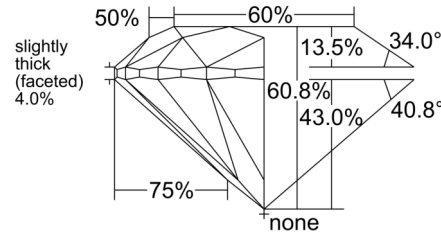

GIA NATURAL DIAMOND GRADING REPORT

March 20, 2026
 GIA Report Number 1548848693
 Shape and Cutting Style Round Brilliant
 Measurements 8.05 - 8.11 x 4.91 mm

GRADING RESULTS

Carat Weight 2.00 carat
 Color Grade F
 Clarity Grade VS2
 Cut Grade Excellent

ADDITIONAL GRADING INFORMATION

Polish Excellent
 Symmetry Excellent
 Fluorescence None
 Inscription(s): GIA 1548848693

PROPORTIONS

Profile to actual proportions

CLARITY CHARACTERISTICS

KEY TO SYMBOLS*

-  Feather
-  Cloud
-  Pinpoint

* Red symbols denote internal characteristics (inclusions). Green or black symbols denote external characteristics (blemishes). Diagram is an approximate representation of the diamond, and symbols shown indicate type, position, and approximate size of clarity characteristics. All clarity characteristics may not be shown. Details of finish are not shown.