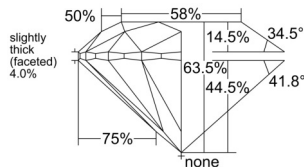

GIA®

FACSIMILE

GIA REPORT 1548852974

Verify this report at GIA.edu

GIA NATURAL DIAMOND DOSSIER®

March 19, 2026
GIA Report Number 1548852974
Shape and Cutting Style ..... Round Brilliant
Measurements ..... 5.18 - 5.22 x 3.30 mm

GRADING RESULTS

Carat Weight ..... 0.55 carat
Color Grade I
Clarity Grade VS2
Cut Grade ..... Excellent

ADDITIONAL GRADING INFORMATION

Polish ..... Excellent
Symmetry ..... Excellent
Fluorescence ..... Faint
Clarity Characteristics ..... Crystal, Cloud
Inscription(s): GIA 1548852974

PROPORTIONS

Profile to actual proportions

GRADING SCALES

GIA COLOR SCALE	GIA CLARITY SCALE	GIA CUT SCALE	
D	FLAWLESS	EXCELLENT	
E	INTERNALLY FLAWLESS		
F		VVS₁	VERY GOOD
G	VVS₂		
H	VS₁	GOOD	
I	VS₂		
J	SI₁	FAIR	
K	SI₂		
L	I₁	POOR	
M	I₂		
N	I₃		
O			
P			
Q			
R			
S			
T			
U			
V			
W			
X			
Y			
Z