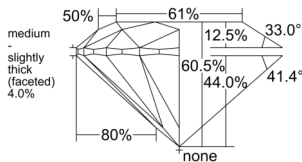

GIA®

FACSIMILE

GIA REPORT 1548870578

Verify this report at GIA.edu

GIA NATURAL DIAMOND DOSSIER®

March 24, 2026
GIA Report Number 1548870578
Shape and Cutting Style ..... Round Brilliant
Measurements ..... 5.22 - 5.25 x 3.17 mm

GRADING RESULTS

Carat Weight ..... 0.53 carat
Color Grade ..... G
Clarity Grade S11
Cut Grade ..... Excellent

ADDITIONAL GRADING INFORMATION

Polish ..... Excellent
Symmetry ..... Excellent
Fluorescence ..... None
Clarity Characteristics ..... Cloud, Crystal
Inscription(s): GIA 1548870578

PROPORTIONS

Profile to actual proportions

GRADING SCALES

GIA COLOR SCALE

COLORLESS	D
	E
	F
	G
	H
	I
	J
NEAR COLORLESS	K
	L
Faint	M
	N
	O
	P
Very Light	Q
	R
	S
	T
	U
	V
Light	W
	X
	Y
	Z

GIA CLARITY SCALE

FLAWLESS	INTERNAL FLAWLESS	
		EXCELLENT
VERY VERY SLIGHTLY INCLUDED	VVS₁	VERY GOOD
VERY SLIGHTLY INCLUDED	VVS₂	
SLIGHTLY INCLUDED	VS₁	GOOD
	VS₂	
INCLUDED	S1₁	FAIR
	S1₂	
INCLUDED	I₁	POOR
	I₂	
	I₃