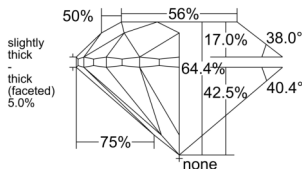

GIA®

FACSIMILE

GIA REPORT 1548884574

Verify this report at GIA.edu

GIA NATURAL DIAMOND DOSSIER®

March 25, 2026
GIA Report Number 1548884574
Shape and Cutting Style ..... Round Brilliant
Measurements ..... 5.78 - 5.81 x 3.73 mm

GRADING RESULTS

Carat Weight ..... 0.80 carat
Color Grade I
Clarity Grade S11
Cut Grade ..... Very Good

ADDITIONAL GRADING INFORMATION

Polish ..... Excellent
Symmetry ..... Excellent
Fluorescence ..... Faint
Clarity Characteristics ..... Feather, Cloud, Crystal
Inscription(s): GIA 1548884574

PROPORTIONS

Profile to actual proportions