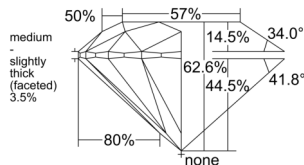

GIA®

FACSIMILE

GIA REPORT 1548958201

Verify this report at GIA.edu

GIA NATURAL DIAMOND DOSSIER®

April 06, 2026
GIA Report Number 1548958201
Shape and Cutting Style ..... Round Brilliant
Measurements ..... 5.28 - 5.31 x 3.32 mm

GRADING RESULTS

Carat Weight ..... 0.56 carat
Color Grade ..... D
Clarity Grade VS1
Cut Grade ..... Excellent

ADDITIONAL GRADING INFORMATION

Polish ..... Excellent
Symmetry ..... Excellent
Fluorescence ..... Medium Blue
Clarity Characteristics..... Crystal, Feather, Pinpoint
Inscription(s): GIA 1548958201

PROPORTIONS

Profile to actual proportions