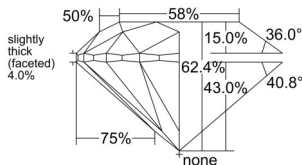

GIA®

FACSIMILE

GIA REPORT 1548969440

Verify this report at GIA.edu

GIA NATURAL DIAMOND DOSSIER®

April 06, 2026
GIA Report Number 1548969440
Shape and Cutting Style ..... Round Brilliant
Measurements ..... 5.66 - 5.69 x 3.54 mm

GRADING RESULTS

Carat Weight ..... 0.71 carat
Color Grade ..... G
Clarity Grade VS2
Cut Grade ..... Excellent

ADDITIONAL GRADING INFORMATION

Polish ..... Excellent
Symmetry ..... Excellent
Fluorescence ..... None
Clarity Characteristics ..... Feather, Cloud, Crystal
Inspection(s): GIA 1548969440

PROPORTIONS

Profile to actual proportions