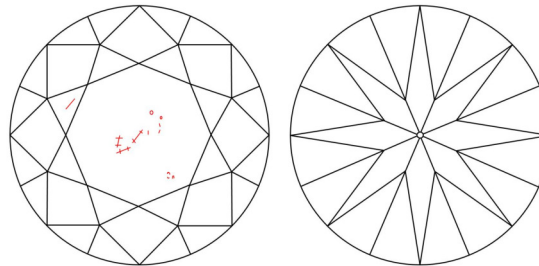

GIA NATURAL DIAMOND GRADING REPORT

April 08, 2026
 GIA Report Number 1548974225
 Shape and Cutting Style Round Brilliant
 Measurements 7.57 - 7.61 x 4.73 mm

GRADING RESULTS

Carat Weight 1.70 carat
 Color Grade L
 Clarity Grade VS2
 Cut Grade Excellent

ADDITIONAL GRADING INFORMATION

Polish Excellent
 Symmetry Excellent
 Fluorescence None
 Inscription(s): GIA 1548974225

Comments: Additional clouds, pinpoints and surface graining are not shown.

PROPORTIONS

Profile to actual proportions

CLARITY CHARACTERISTICS

KEY TO SYMBOLS*

-  Twinning Wisp
-  Needle
-  Cloud
-  Crystal
-  Feather

* Red symbols denote internal characteristics (inclusions). Green or black symbols denote external characteristics (blemishes). Diagram is an approximate representation of the diamond, and symbols shown indicate type, position, and approximate size of clarity characteristics. All clarity characteristics may not be shown. Details of finish are not shown.