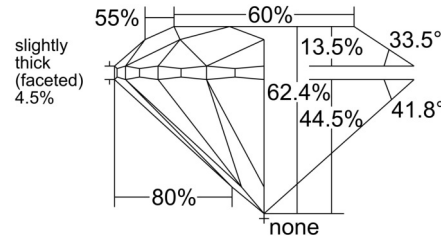

GIA NATURAL DIAMOND GRADING REPORT

April 08, 2026
 GIA Report Number 1548974225
 Shape and Cutting Style Round Brilliant
 Measurements 7.57 - 7.61 x 4.73 mm

GRADING RESULTS

Carat Weight 1.70 carat
 Color Grade L
 Clarity Grade VS2
 Cut Grade Excellent

Profile to actual proportions

CLARITY CHARACTERISTICS

KEY TO SYMBOLS*

-  Twinning Wisp
-  Needle
-  Cloud
-  Crystal
-  Feather

* Red symbols denote internal characteristics (inclusions). Green or black symbols denote external characteristics (blemishes). Diagram is an approximate representation of the diamond, and symbols shown indicate type, position, and approximate size of clarity characteristics. All clarity characteristics may not be shown. Details of finish are not shown.