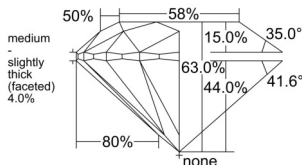

GIA®

FACSIMILE

GIA REPORT 1548979336

Verify this report at GIA.edu

GIA NATURAL DIAMOND DOSSIER®

April 07, 2026
GIA Report Number 1548979336
Shape and Cutting Style ..... Round Brilliant
Measurements ..... 5.63 - 5.67 x 3.56 mm

GRADING RESULTS

Carat Weight ..... 0.70 carat
Color Grade ..... H
Clarity Grade VS1
Cut Grade ..... Excellent

ADDITIONAL GRADING INFORMATION

Polish ..... Excellent
Symmetry ..... Excellent
Fluorescence ..... None
Clarity Characteristics ..... Cloud
Inscription(s): GIA 1548979336

PROPORTIONS

Profile to actual proportions

GRADING SCALES

GIA COLOR SCALE

COLOREDNESS	D
	E
	F
	G
	H
	I
	J
NEAR COLORLESS	K
	L
Faint	M
	N
	O
	P
Very Light	Q
	R
	S
	T
	U
	V
Light	W
	X
	Y
	Z

GIA CLARITY SCALE

VERY VERY SLIGHTLY INCLUDED	FLAWLESS
	INTERNALLY FLAWLESS
VERY SLIGHTLY INCLUDED	VVS₁
	VVS₂
SLIGHTLY INCLUDED	VS₁
	VS₂
INCLUDED	SI₁
	SI₂
	I₁
	I₂
	I₃

GIA CUT SCALE

EXCELLENT
VERY GOOD
GOOD
FAIR
POOR