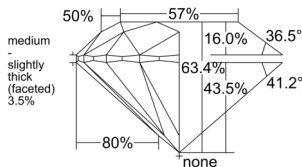

GIA®

FACSIMILE

GIA REPORT 1548985962

Verify this report at GIA.edu

GIA NATURAL DIAMOND DOSSIER®

April 07, 2026
GIA Report Number 1548985962
Shape and Cutting Style ..... Round Brilliant
Measurements ..... 5.60 - 5.65 x 3.56 mm

GRADING RESULTS

Carat Weight ..... 0.70 carat
Color Grade ..... G
Clarity Grade S11
Cut Grade ..... Excellent

ADDITIONAL GRADING INFORMATION

Polish ..... Excellent
Symmetry ..... Excellent
Fluorescence ..... None
Clarity Characteristics ..... Crystal, Cloud
Inscription(s): GIA 1548985962

PROPORTIONS

GRADING SCALES

GIA COLOR SCALE	GIA CLARITY SCALE	GIA CUT SCALE
COLOURLESS	FLAWLESS	EXCELLENT
E	INTERNALLY FLAWLESS	
F	VVS₁	VERY GOOD
G		
H	VVS₂	GOOD
I	VS₁	
J	VS₂	FAIR
K	S1₁	
L	S1₂	POOR
M	I₁	
N	I₂	
O	I₃	
P		
Q		
R		
S		
T		
U		
V		
W		
X		
Y		
Z