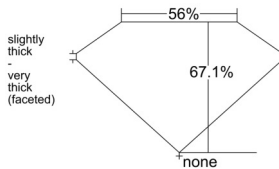

GIA®

FACSIMILE

GIA REPORT 1549021662

Verify this report at GIA.edu

GIA NATURAL DIAMOND DOSSIER®

November 17, 2025
GIA Report Number 1549021662
Shape and Cutting Style ..... Heart Brilliant
Measurements ..... 5.49 x 6.48 x 4.35 mm

GRADING RESULTS

Carat Weight ..... 0.91 carat
Color Grade ..... J
Clarity Grade VS2

ADDITIONAL GRADING INFORMATION

Polish ..... Very Good
Symmetry ..... Very Good
Fluorescence ..... None
Clarity Characteristics ..... Cloud, Crystal
Inscription(s): GIA 1549021662

PROPORTIONS

Profile not to actual proportions

GRADING SCALES

GIA COLOR SCALE		GIA CLARITY SCALE			
COLORLESS	D	VERY VERY SLIGHTLY INCLUDED	FLAWLESS		
	E		INTERNALLY FLAWLESS		
	F	VERY SLIGHTLY INCLUDED	VVS₁		
	G		VVS₂		
	H		VS₁		
	NEAR COLORLESS	I	SLIGHTLY INCLUDED	VS₂	
		J		SI₁	
		FAINT	K	INCLUDED	SI₂
			L		I₁
			M		I₂
VERT LIGHT	N	LIGHT	I₃		
	O				
	P				
	Q				
	R