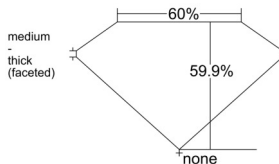

GIA®

FACSIMILE

GIA REPORT 1549022082

Verify this report at GIA.edu

GIA NATURAL DIAMOND DOSSIER®

November 19, 2025
GIA Report Number 1549022082
Shape and Cutting Style ..... Heart Brilliant
Measurements ..... 5.06 x 5.92 x 3.55 mm

GRADING RESULTS

Carat Weight ..... 0.61 carat
Color Grade ..... F
Clarity Grade VVS1

ADDITIONAL GRADING INFORMATION

Polish ..... Excellent
Symmetry ..... Excellent
Fluorescence ..... None
Clarity Characteristics ..... Feather
Inscription(s): GIA 1549022082

PROPORTIONS

Profile not to actual proportions

GRADING SCALES

GIA COLOR SCALE		GIA CLARITY SCALE			
COLORLESS	D	VERY VERY SLIGHTLY INCLUDED	FLAWLESS		
	E		INTERNALLY FLAWLESS		
	F	VERY SLIGHTLY INCLUDED	VVS₁		
	G		VVS₂		
	H		VS₁		
	NEAR COLORLESS	I	SLIGHTLY INCLUDED	VS₂	
		J		SI₁	
		FAINT	K	INCLUDED	SI₂
			L		I₁
			M		I₂
VERTICALLY LIGHT	N	LIGHT	I₃		
	O				
	P				
	Q				
	R				
	S