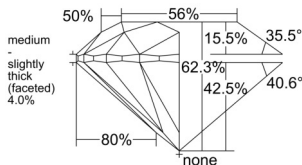

GIA®

FACSIMILE

GIA REPORT 1549022138

Verify this report at GIA.edu

GIA NATURAL DIAMOND DOSSIER®

November 18, 2025
GIA Report Number 1549022138
Shape and Cutting Style ..... Round Brilliant
Measurements ..... 4.70 - 4.72 x 2.93 mm

GRADING RESULTS

Carat Weight ..... 0.40 carat
Color Grade I
Clarity Grade VS1
Cut Grade ..... Excellent

ADDITIONAL GRADING INFORMATION

Polish ..... Excellent
Symmetry ..... Excellent
Fluorescence ..... None
Clarity Characteristics ..... Cloud
Inscription(s): GIA 1549022138

PROPORTIONS

GRADING SCALES

GIA COLOR SCALE

COLOURESS	D
	E
	F
	G
	H
	I
	J
NEAR COLOURESS	K
	L
FAIN	M
	N
	O
	P
VERY LIGHT	Q
	R
	S
	T
	U
	V
	W
	X
	Y
LIGHT	Z

GIA CLARITY SCALE

FLAWLESS	INTERNAL FLAWLESS	
		FLAWLESS
VERY VERY SLIGHTLY INCLUDED	VVS₁	
	VVS₂	
VERY SLIGHTLY INCLUDED	VS₁	
	VS₂	
SLIGHTLY INCLUDED	SI₁	
	SI₂	
INCLUDED	I₁	
	I₂	
	I₃	

GIA CUT SCALE

EXCELLENT
VERY GOOD
GOOD
FAIR
POOR