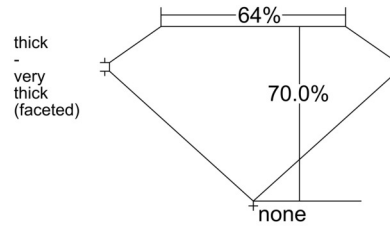

PROPORTIONS

Profile not to actual proportions