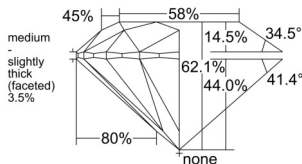

GIA®

FACSIMILE

GIA REPORT 1549046684

Verify this report at GIA.edu

GIA NATURAL DIAMOND DOSSIER®

November 19, 2025
GIA Report Number 1549046684
Shape and Cutting Style ..... Round Brilliant
Measurements ..... 5.45 - 5.47 x 3.39 mm

GRADING RESULTS

Carat Weight ..... 0.62 carat
Color Grade ..... D
Clarity Grade S11
Cut Grade ..... Excellent

ADDITIONAL GRADING INFORMATION

Polish ..... Excellent
Symmetry ..... Excellent
Fluorescence ..... None
Clarity Characteristics ..... Crystal, Feather
Inscription(s): GIA 1549046684

PROPORTIONS

Profile to actual proportions