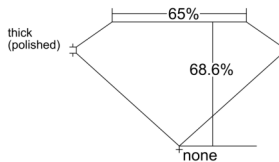

GIA®

FACSIMILE

GIA REPORT 1549081471

Verify this report at GIA.edu

GIA NATURAL DIAMOND DOSSIER®

November 24, 2025
GIA Report Number 1549081471
Shape and Cutting Style ..... **Cut-Cornered Rectangular Modified Brilliant**
Measurements ..... 5.07 x 3.99 x 2.74 mm

GRADING RESULTS

Carat Weight ..... 0.51 carat
Color Grade ..... F
Clarity Grade VS2

ADDITIONAL GRADING INFORMATION

Polish ..... Excellent
Symmetry ..... Very Good
Fluorescence ..... None
Clarity Characteristics ..... Cloud, Feather, Crystal
Inscription(s): GIA 1549081471

PROPORTIONS

Profile not to actual proportions

GRADING SCALES

GIA COLOR SCALE		GIA CLARITY SCALE	
COLORLESS	NEAR COLORLESS	VERY VERY SLIGHTLY INCLUDED	SLIGHTLY INCLUDED
D		FLAWLESS	
E		INTERNALLY FLAWLESS	
F			
G		VVS₁	
H		VVS₂	
I			
J		VS₁	
K		VS₂	
L			
M		S₁	
N		S₂	
O			
P		I₁	
Q		I₂	
R		I₃	
S			
T			
U			
V			
W			
X			
Y			
Z