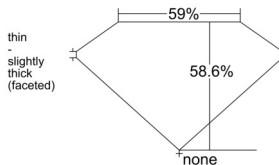

GIA®

FACSIMILE

GIA REPORT 1549094563

Verify this report at GIA.edu

GIA NATURAL DIAMOND DOSSIER®

November 27, 2025
GIA Report Number 1549094563
Shape and Cutting Style ..... Heart Brilliant
Measurements ..... 4.79 x 5.46 x 3.20 mm

GRADING RESULTS

Carat Weight ..... 0.50 carat
Color Grade ..... G
Clarity Grade VS1

ADDITIONAL GRADING INFORMATION

Polish ..... Excellent
Symmetry ..... Excellent
Fluorescence ..... None
Clarity Characteristics ..... Cloud, Needle, Pinpoint
Inscription(s): GIA 1549094563

PROPORTIONS

Profile not to actual proportions

GRADING SCALES

GIA COLOR SCALE		GIA CLARITY SCALE	
COLORLESS	D	VERY VERY SLIGHTLY INCLUDED	FLAWLESS
	E		INTERNALLY FLAWLESS
	F		VVS₁
	G		VVS₂
	H		VS₁
	I		VS₂
	J		SI₁
	K		SI₂
	L		I₁
	M		I₂
NEAR COLORLESS	N	SLIGHTLY INCLUDED	I₃
	O		
	P		
	Q		
FAINT	R		
	S		
	T		
	U		
VERT LIGHT	V		
	W		
	X		
	Y		
LIGHT	Z