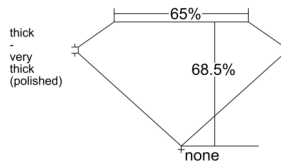

GIA®

FACSIMILE

GIA REPORT 1549115999

Verify this report at GIA.edu

GIA NATURAL DIAMOND DOSSIER®

November 28, 2025
GIA Report Number 1549115999
Shape and Cutting Style ..... **Cut-Cornered Rectangular Modified Brilliant**
Measurements ..... 5.93 x 4.40 x 3.02 mm

GRADING RESULTS

Carat Weight ..... 0.72 carat
Color Grade ..... J
Clarity Grade VS1

ADDITIONAL GRADING INFORMATION

Polish ..... Excellent
Symmetry ..... Excellent
Fluorescence ..... Faint
Clarity Characteristics..... **Crystal, Needle, Cloud, Pinpoint**
Inscription(s): GIA 1549115999

PROPORTIONS

Profile not to actual proportions

GRADING SCALES

GIA COLOR SCALE		GIA CLARITY SCALE			
COLORLESS	D	VERY VERY SLIGHTLY INCLUDED	FLAWLESS		
	E		INTERNALLY FLAWLESS		
	F	VERY SLIGHTLY INCLUDED	VVS₁		
	G		VVS₂		
	H		VS₁		
	NEAR COLORLESS	I	SLIGHTLY INCLUDED	VS₂	
		J		SI₁	
		FAINT	K	INCLUDED	SI₂
			L		I₁
			M		I₂
VERT LIGHT	N	LIGHT	I₃		
	O				
	P				
	Q				
	R